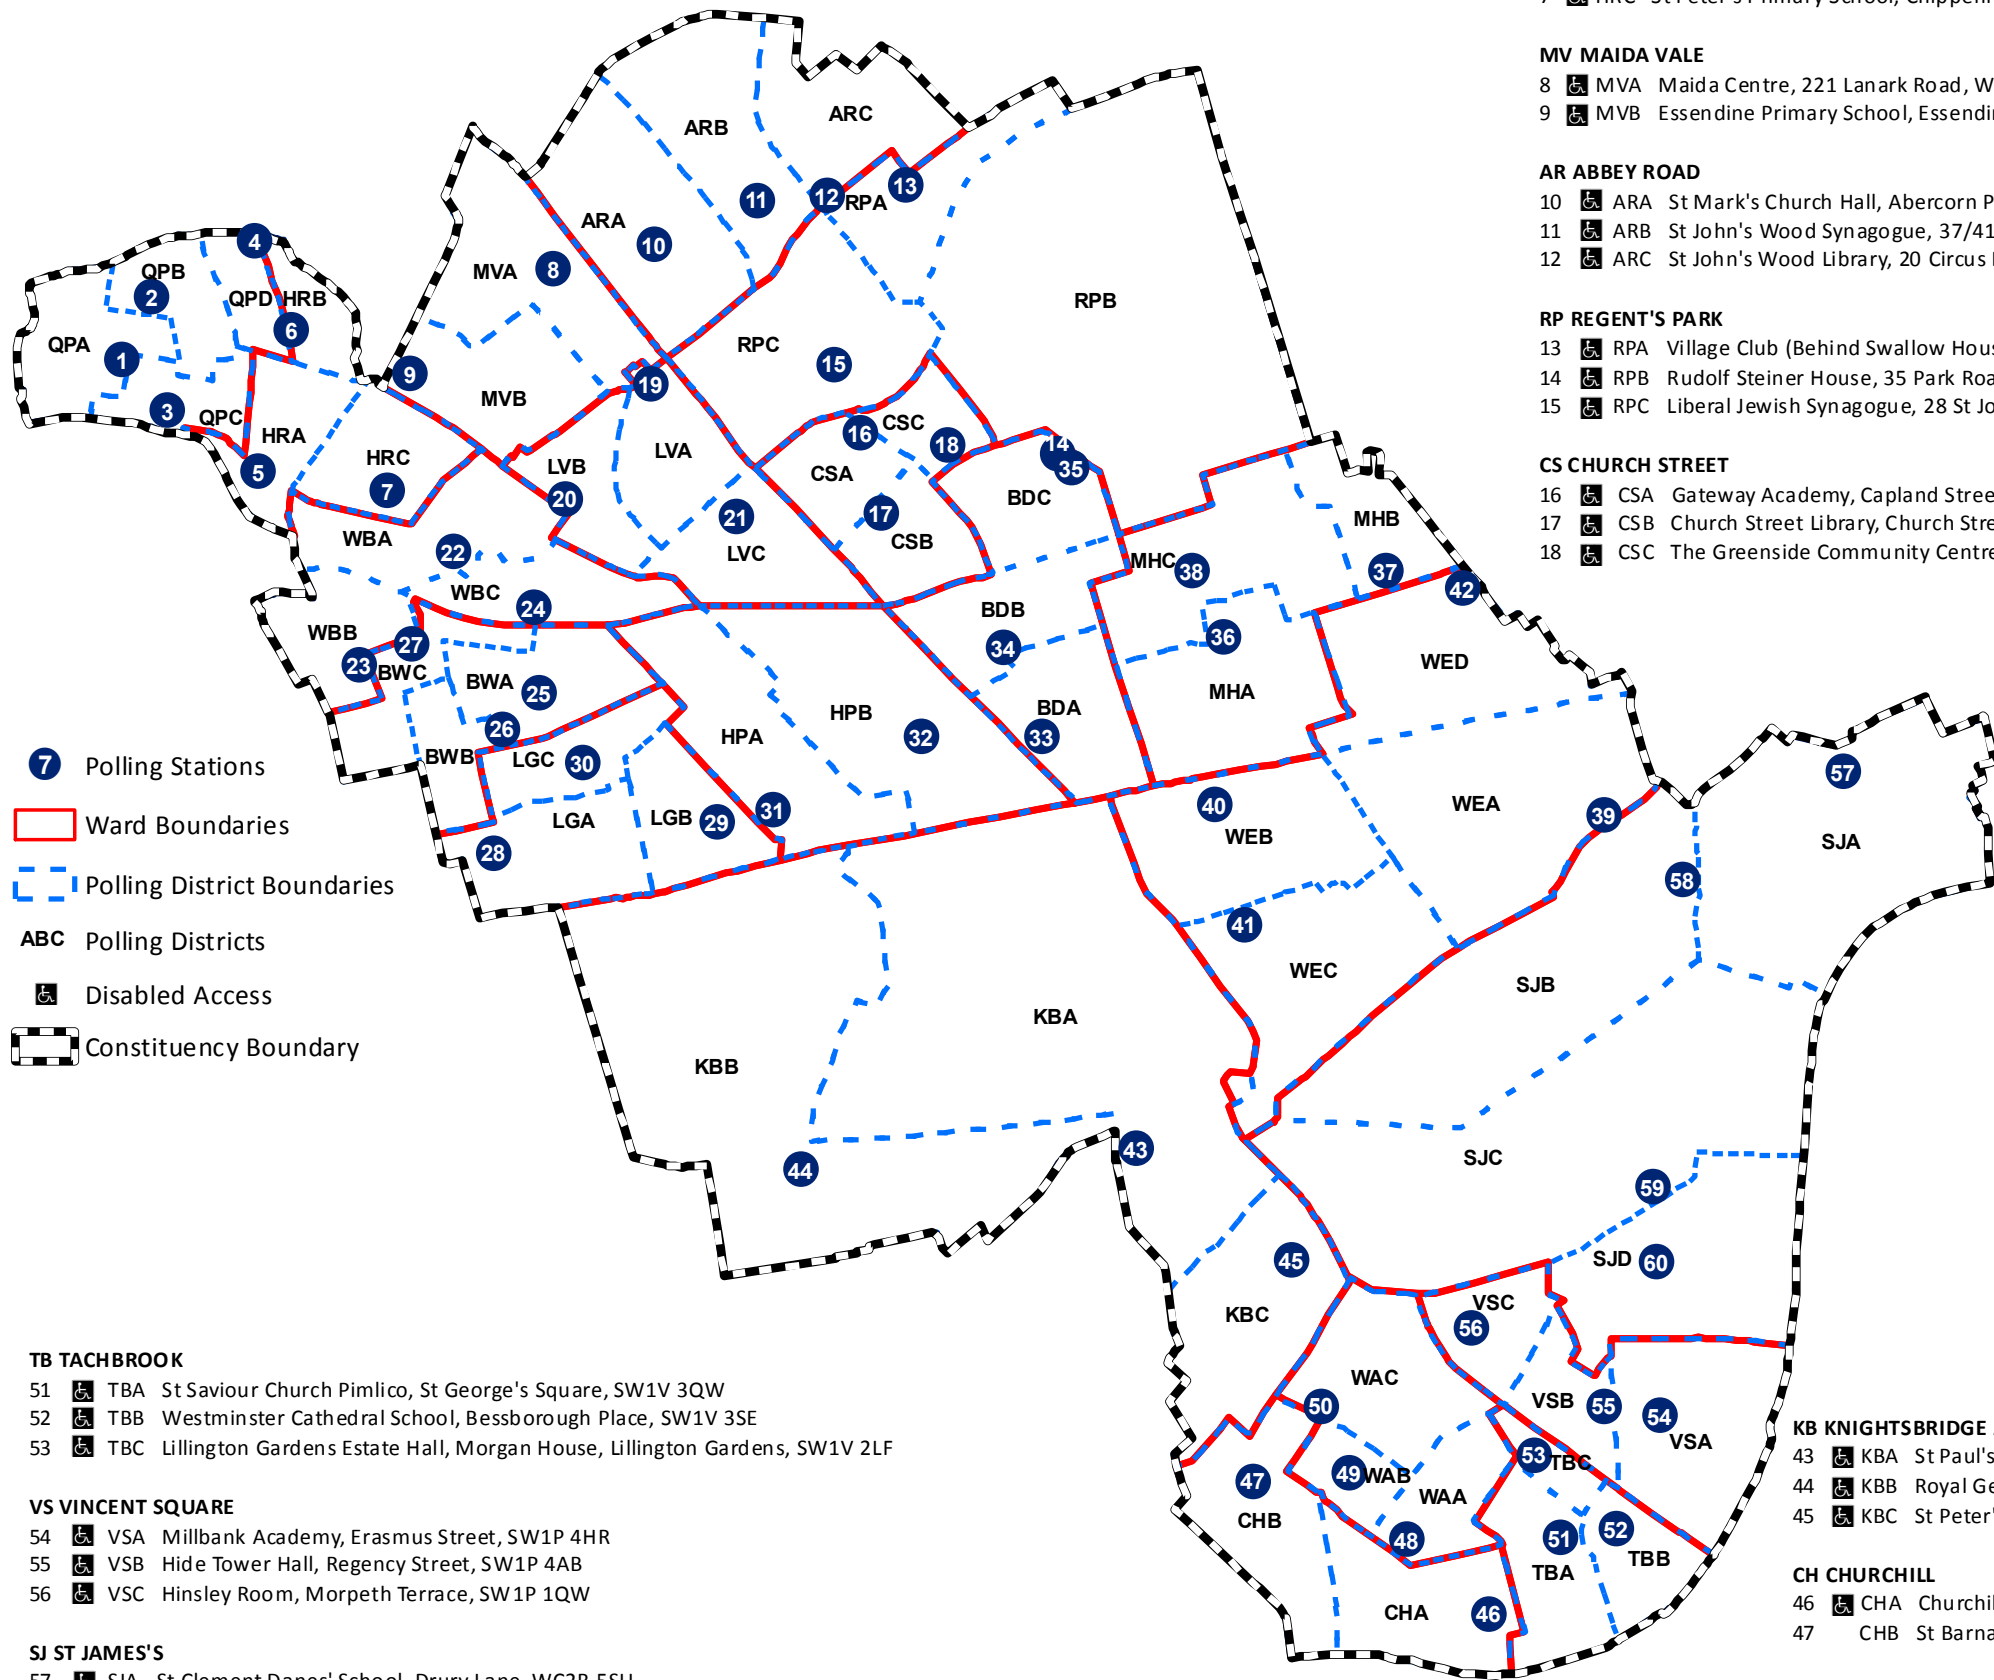

CITY COUNCIL, EUROPEAN PARLIAMENTARY AND QUEEN'S PARK COMMUNITY COUNCIL ELECTIONS

22 MAY 2014

Ward and polling district boundaries and location of polling stations

City of Westminster

Corporate GIS Team

QP QUEEN'S PARK

- 1 ♿ QPA St Jude's Church Hall, 67 Ilbert Street, W10 4QH
- 2 ♿ QPB Beethoven Centre, Third Avenue, W10 4JL
- 3 ♿ QPC New Avenues Youth Project, 3-7 Third Avenue, W10 4RS
- 4 ♿ QPD St Luke's Church Hall, Fernhead Road, W9 3EH

- 8 ♿ MVA Maida Centre, 221 Lanark Road, W9 1NX
- 9 ♿ MVB Essendine Primary School, Essendine Road, W9 2LR

AR ABBEY ROAD

- 10 ♿ ARA St Mark's Church Hall, Abercorn Place, NW8 9UT
- 11 ♿ ARB St John's Wood Synagogue, 37/41 Grove End Road, NW8 9NG
- 12 ♿ ARC St John's Wood Library, 20 Circus Road, NW8 6PD

RP REGENT'S PARK

- 13 ♿ RPA Village Club (Behind Swallow House), Allitsen Road, NW8 7BD
- 14 ♿ RPB Rudolf Steiner House, 35 Park Road, NW1 6XT
- 15 ♿ RPC Liberal Jewish Synagogue, 28 St John's Wood Road, NW8 7HA